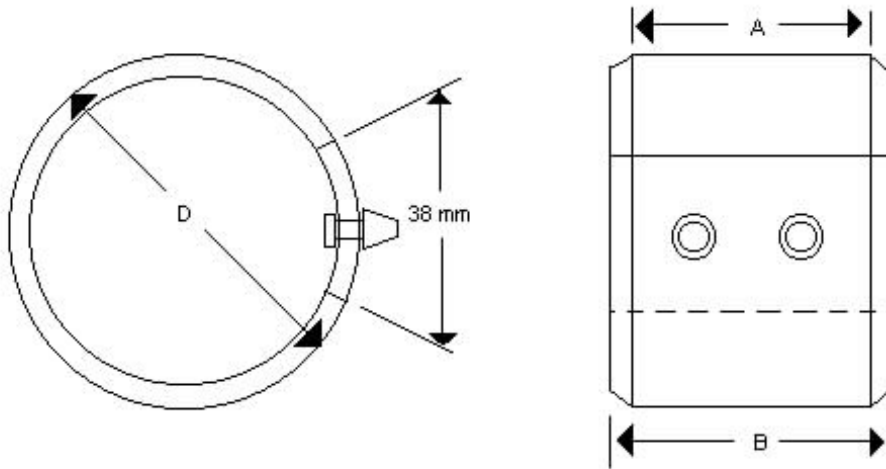

TEFLON* FLANGE SHIELDS

Data Sheet

To suit ASA 150 Flanges

NOMINAL PIPE SIZE		A		B		D	
INCHES	MM	INCHES	MM	INCHES	MM	INCHES	MM
1/2"	13 mm	1 1/2"	38 mm	2"	50 mm	3 1/2"	89 mm
3/4"	19 mm	1 3/4"	44 mm	2 1/4"	57 mm	3 7/8"	98 mm
1"	25 mm	1 3/4"	44 mm	2 1/4"	57 mm	4 1/4"	108 mm
1 1/4"	32 mm	2"	50 mm	2 1/2"	64 mm	4 5/8"	117 mm
1 1/2"	38 mm	2"	50 mm	2 1/2"	64 mm	5"	125 mm
2"	50 mm	2 1/8"	54 mm	2 5/8"	67 mm	6"	150 mm
2 1/2"	64 mm	2 1/2"	64 mm	3"	75 mm	7"	178 mm
3"	75 mm	2 1/2"	64 mm	3"	75 mm	7 1/2"	190 mm
3 1/2"	89 mm	2 5/8"	67 mm	3 1/4"	83 mm	8 1/2"	216 mm
4"	100 mm	2 5/8"	67 mm	3 1/4"	83 mm	9"	225 mm
6"	150 mm	3 1/4"	83 mm	4"	100 mm	11"	279 mm
8"	200 mm	3 1/4"	83 mm	4 3/4"	121 mm	13 1/2"	343 mm
10"	254 mm	3 3/4"	95 mm	4 3/4"	121 mm	16"	406 mm
12"	305 mm	4 1/8"	105 mm	5 1/8"	130 mm	19"	483 mm

Also Available: Custom Sizes Coloured Inserts