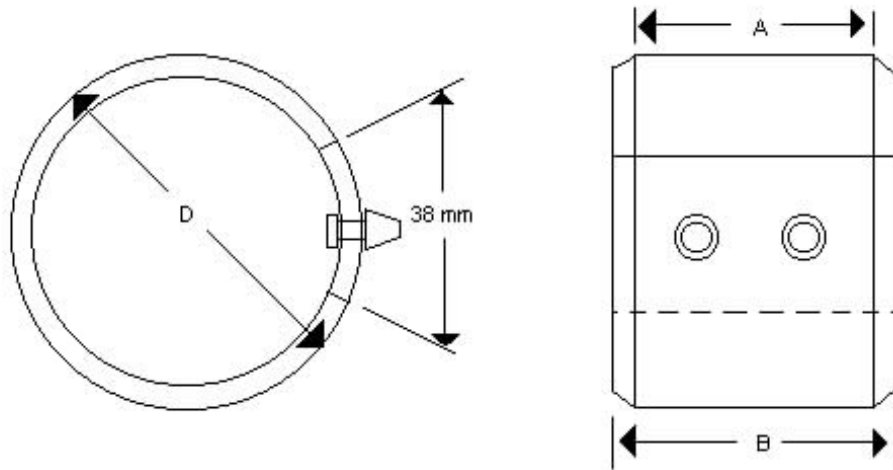

TEFLON* FLANGE SHIELDS

Data Sheet

To suit PN 10 / PN 16 Flanges

NOMINAL PIPE SIZE		A	B	D
DN	MM	MM	MM	MM
DN 10	11 mm	35.1 mm	50.8 mm	90 mm
DN 15	15 mm	44.5 mm	57.15 mm	95 mm
DN 20	20 mm	44.5 mm	57.15 mm	105 mm
DN 25	25 mm	50.8 mm	63.5 mm	115 mm
DN 32	32 mm	54.0 mm	66.7 mm	140 mm
DN 40	40 mm	54.0 mm	66.7 mm	150 mm
DN 50	50 mm	54.0 mm	66.7 mm	165 mm
DN 65	65 mm	63.5 mm	76.2 mm	185 mm
DN 80	80 mm	63.5 mm	76.2 mm	200 mm
DN 100	100 mm	66.7 mm	82.55 mm	220 mm
DN 125	125 mm	66.7 mm	82.55 mm	250 mm
DN 150	150 mm	82.3 mm	101.6 mm	285 mm
DN 175	175 mm	95.3 mm	120.65 mm	315 mm
DN 200	200 mm	95.3 mm	120.65 mm	340 mm

Also Available: Custom Sizes Coloured Inserts